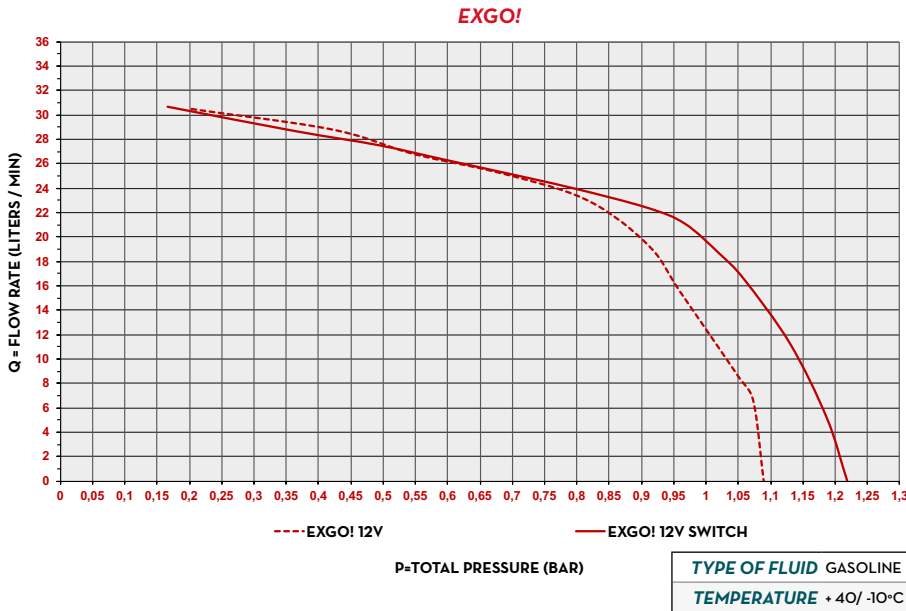

- BIO ANY BIODIESEL
- A AIR
- A ANTIFREEZE
- Ad AdBlue®
- B BIODIESEL
- D DIESEL
- F FOOD
- G GASOLINE
- G GREASE
- K KEROSENE
- O OIL
- W WATER
- W WINDSCREEN

CHART

IN THE BOX

- EXGO!
- INSTRUCTION MANUAL